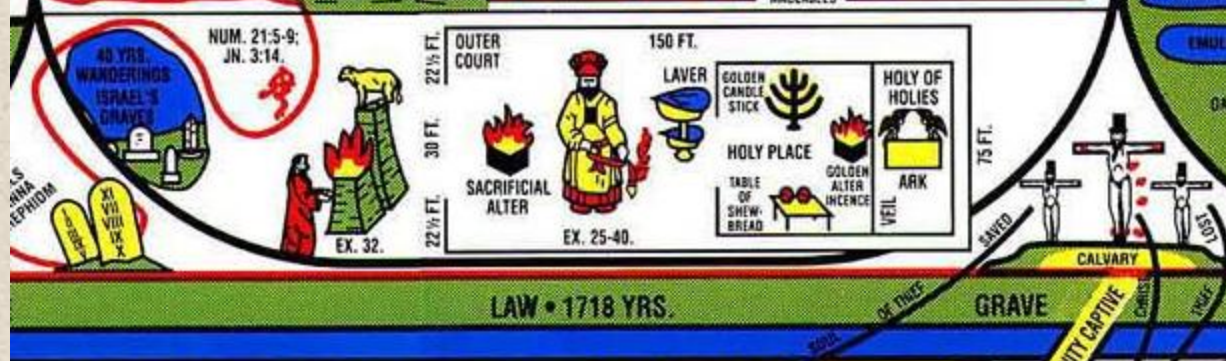

THE TIMES OF THE

1
EGYPT - ISA. 51:9; EZEK. 29:3.

CALL OF ABRAHAM TO MOSES - GEN. 12 - EX. 12.

E - QEBER PROMISE • 430 YRS. GRAVE
LENGELS TO THE JUDGEMENT
PARADISE

SE BEFORE THE RESURRECTION OF CHRIST - LUKE 16:22.

EMPTY. EPH. 4:7-11; HEB. 2:14-15; I PET 4:6; MT. 12:40; REV 1:18; PS. 16:10; LK. 23:43.

THE PLACE FOR THE SOULS OF THE RIGHTEOUS DEAD ONLY.

GREAT GULF BETWEEN THE TWO DEPARTMENTS. LK. 16:26

© COPYRIGHT 1949 BY FINIS JENNINGS DAKE
© COPYRIGHT RENEWED 1977 BY FINIS JENNINGS DAKE
DAKE BIBLE SALES, INC.
LAWRENCEVILLE, GEORGIA 30246