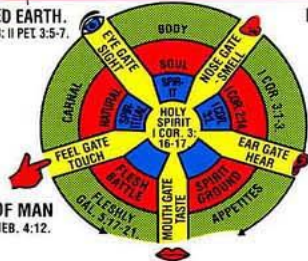

PLANS THE AGES
HEB. 1:3; 11:3; EPH. 2:7; 3:5.

PLANS THE KINGDOM
MATT. 25:34; I COR. 15:24-28.

CREATION OF ANGELIC HOSTS
JOB. 38:4-7; COL. 1:15-19.

ORIGINAL EARTH-LENGTH?
GEN. 1:1; ISA. 45:18; PROV. 8:22-31.

RESTORED EARTH.
GEN. 1:3-2:3; II PET. 3:5-7.

CHAOTIC EARTH-LENGTH?
GEN. 1:2; ISA. 24:1; JER. 4:23-26.

TRI-UNITY OF MAN
I THESS. 5:23; HEB. 4:12.

INNOCENCE - 6 DAYS?

GRAVE - QEBER

CONSCIENCE - 1656 YRS.

HUMAN GOVERNMENT - 497