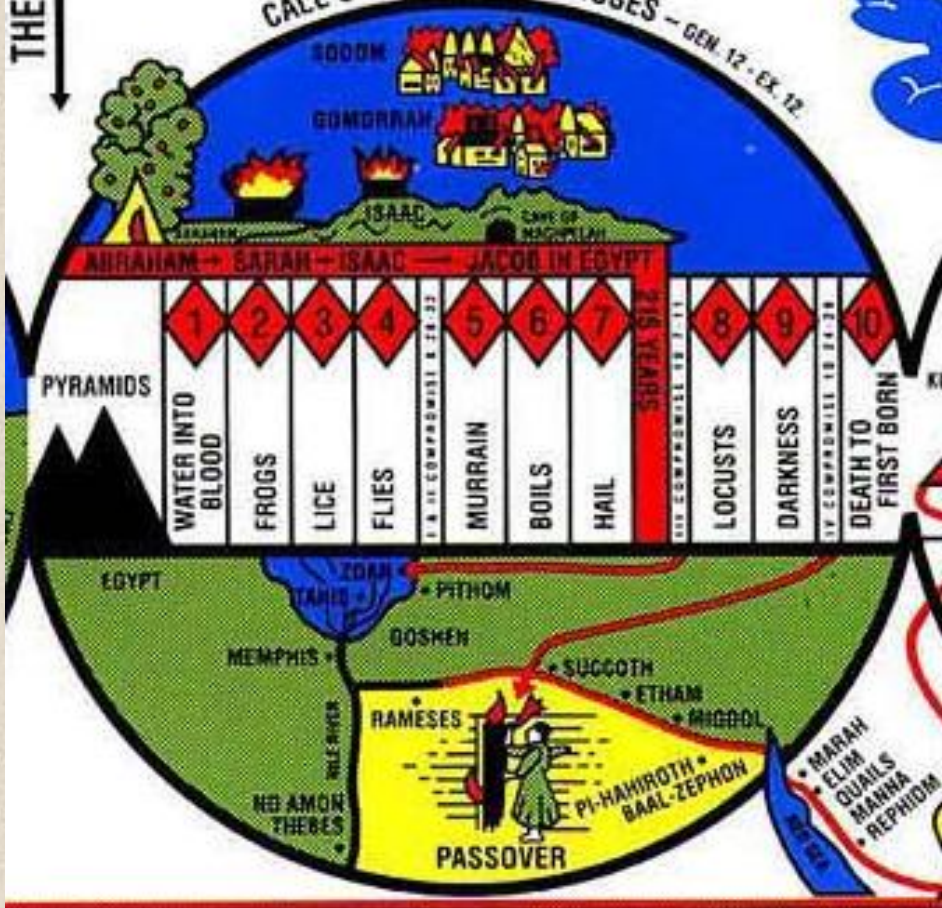

DEATH ENTERS THE HUMAN RACE.
ROM. 5:12-14.

9 : 1 2 .

TOWER OF BABEL. GEN. 11.

THE TIMES OF THE

FLOOD TO THE CALL OF ABRAHAM - GEN. 11.

HUMAN GOVERNMENT - 497 YRS.

GRAVE-

NS OF GOD OR FALL

THE TIMES OF THE

1
EGYPT - ISA. 51:9; EZEK. 29:3.

CALL OF ABRAHAM TO MOSES - GEN. 12 - EX. 12.

E - QEBER PROMISE • 430 YRS. GRAVE
LENGELS TO THE JUDGEMENT
PARADISE

SE BEFORE THE RESURRECTION OF CHRIST - LUKE 16:22.