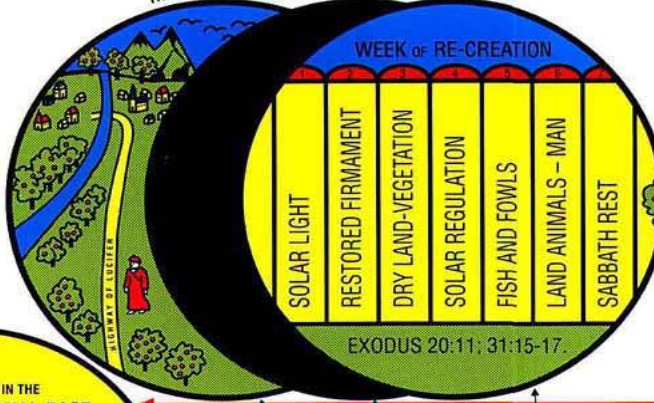

The Plan of the Ages

By Rev. Finis Jennings Dake

THE PL

THE TRAIL OF THE

SATAN'S REBELLION
ISA. 14:12-14; EZEK. 28:11-19;
Lk. 10:18

LUCIFER BECOMES THE PRINCE OF THE POWER OF THE AIR.
EPH. 2:2; 6:11,12; JOHN 12:31; 14:30;
II COR. 4:4.

SATAN - THE ANOINTED CHERUB.
EZEK 28:11-19.

ISA. 14:12-14.

THE PERFECT EARTH
EARTH'S WATER BAPTISM
THE PRESENT EARTH

LUCIFER REGAINS DOMINION OF THE EARTH. LK. 4:5-7.

GOD IN THE ETERNAL PAST
PS. 90:2; PROV. 8:22-31; HEB. 9:27.

PLANS THE AGES
HEB. 1:3; 11:3; EPH. 2:7; 3:5.

PLANS THE KINGDOM
MATT. 25:34; I COR. 15:24-28.

CREATION OF ANGELIC HOSTS
JOB. 38:4-7; COL. 1:15-19.

ORIGINAL EARTH-LENGTH?
GEN. 1:1; ISA. 45:18; PROV. 8:22-31.