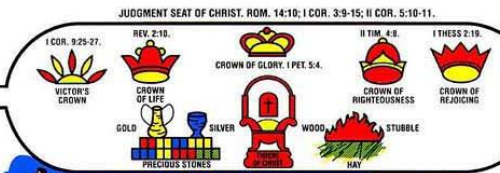

© COPYRIGHT 1949 BY FINIS JENNINGS DAKE
© COPYRIGHT RENEWED 1977 BY FINIS JENNINGS DAKE
DAKE BIBLE SALES, INC.
LAWRENCEVILLE, GEORGIA 30246